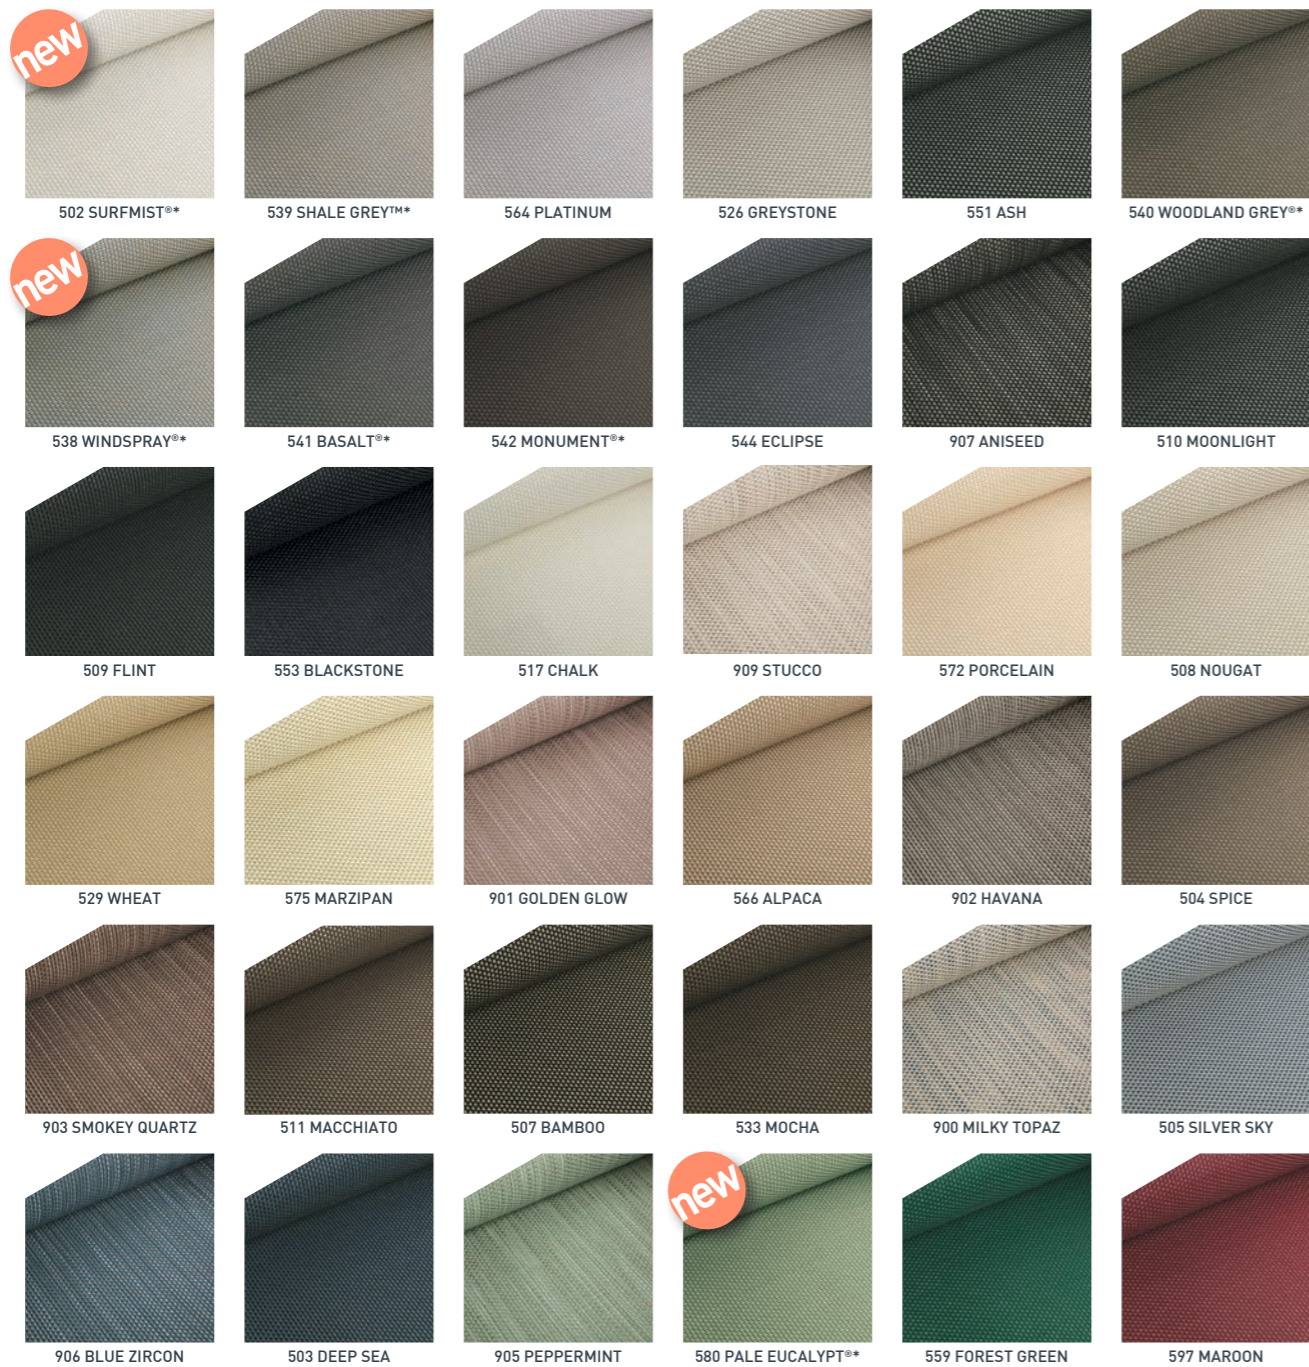

MODE PRIVACY

MODE COLOURS & MODE TEXTURES

OUTLOOK DESIGNS

Please be aware that a slight colour difference between the brochure and fabric may occur.