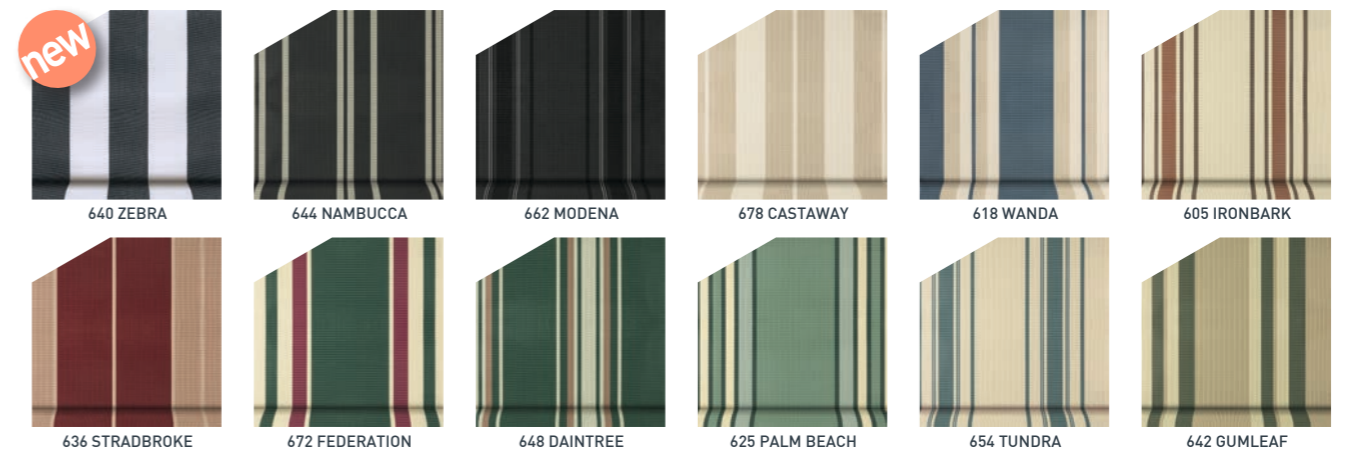

THE CLEANER SHADING SOLUTION

For sun control, cool breezes and uninterrupted views, the Outlook Collection of mesh from Ricky Richards is the ultimate sun control solution.

OUTLOOK MESH

Reduce solar heat gain by up to 99% | Protect from the sun while you still enjoy your view | Provide outdoor comfort and indoor climate control | Allow light and cool breezes to filter through | Exceptional resistance to extreme weather conditions | Expand or enclose outdoor living spaces | Selection of Colours inspired by COLORBOND®

MODE PRIVACY

MODE COLOURS & MODE TEXTURES

OUTLOOK DESIGNS

Please be aware that a slight colour difference between the brochure and fabric may occur.